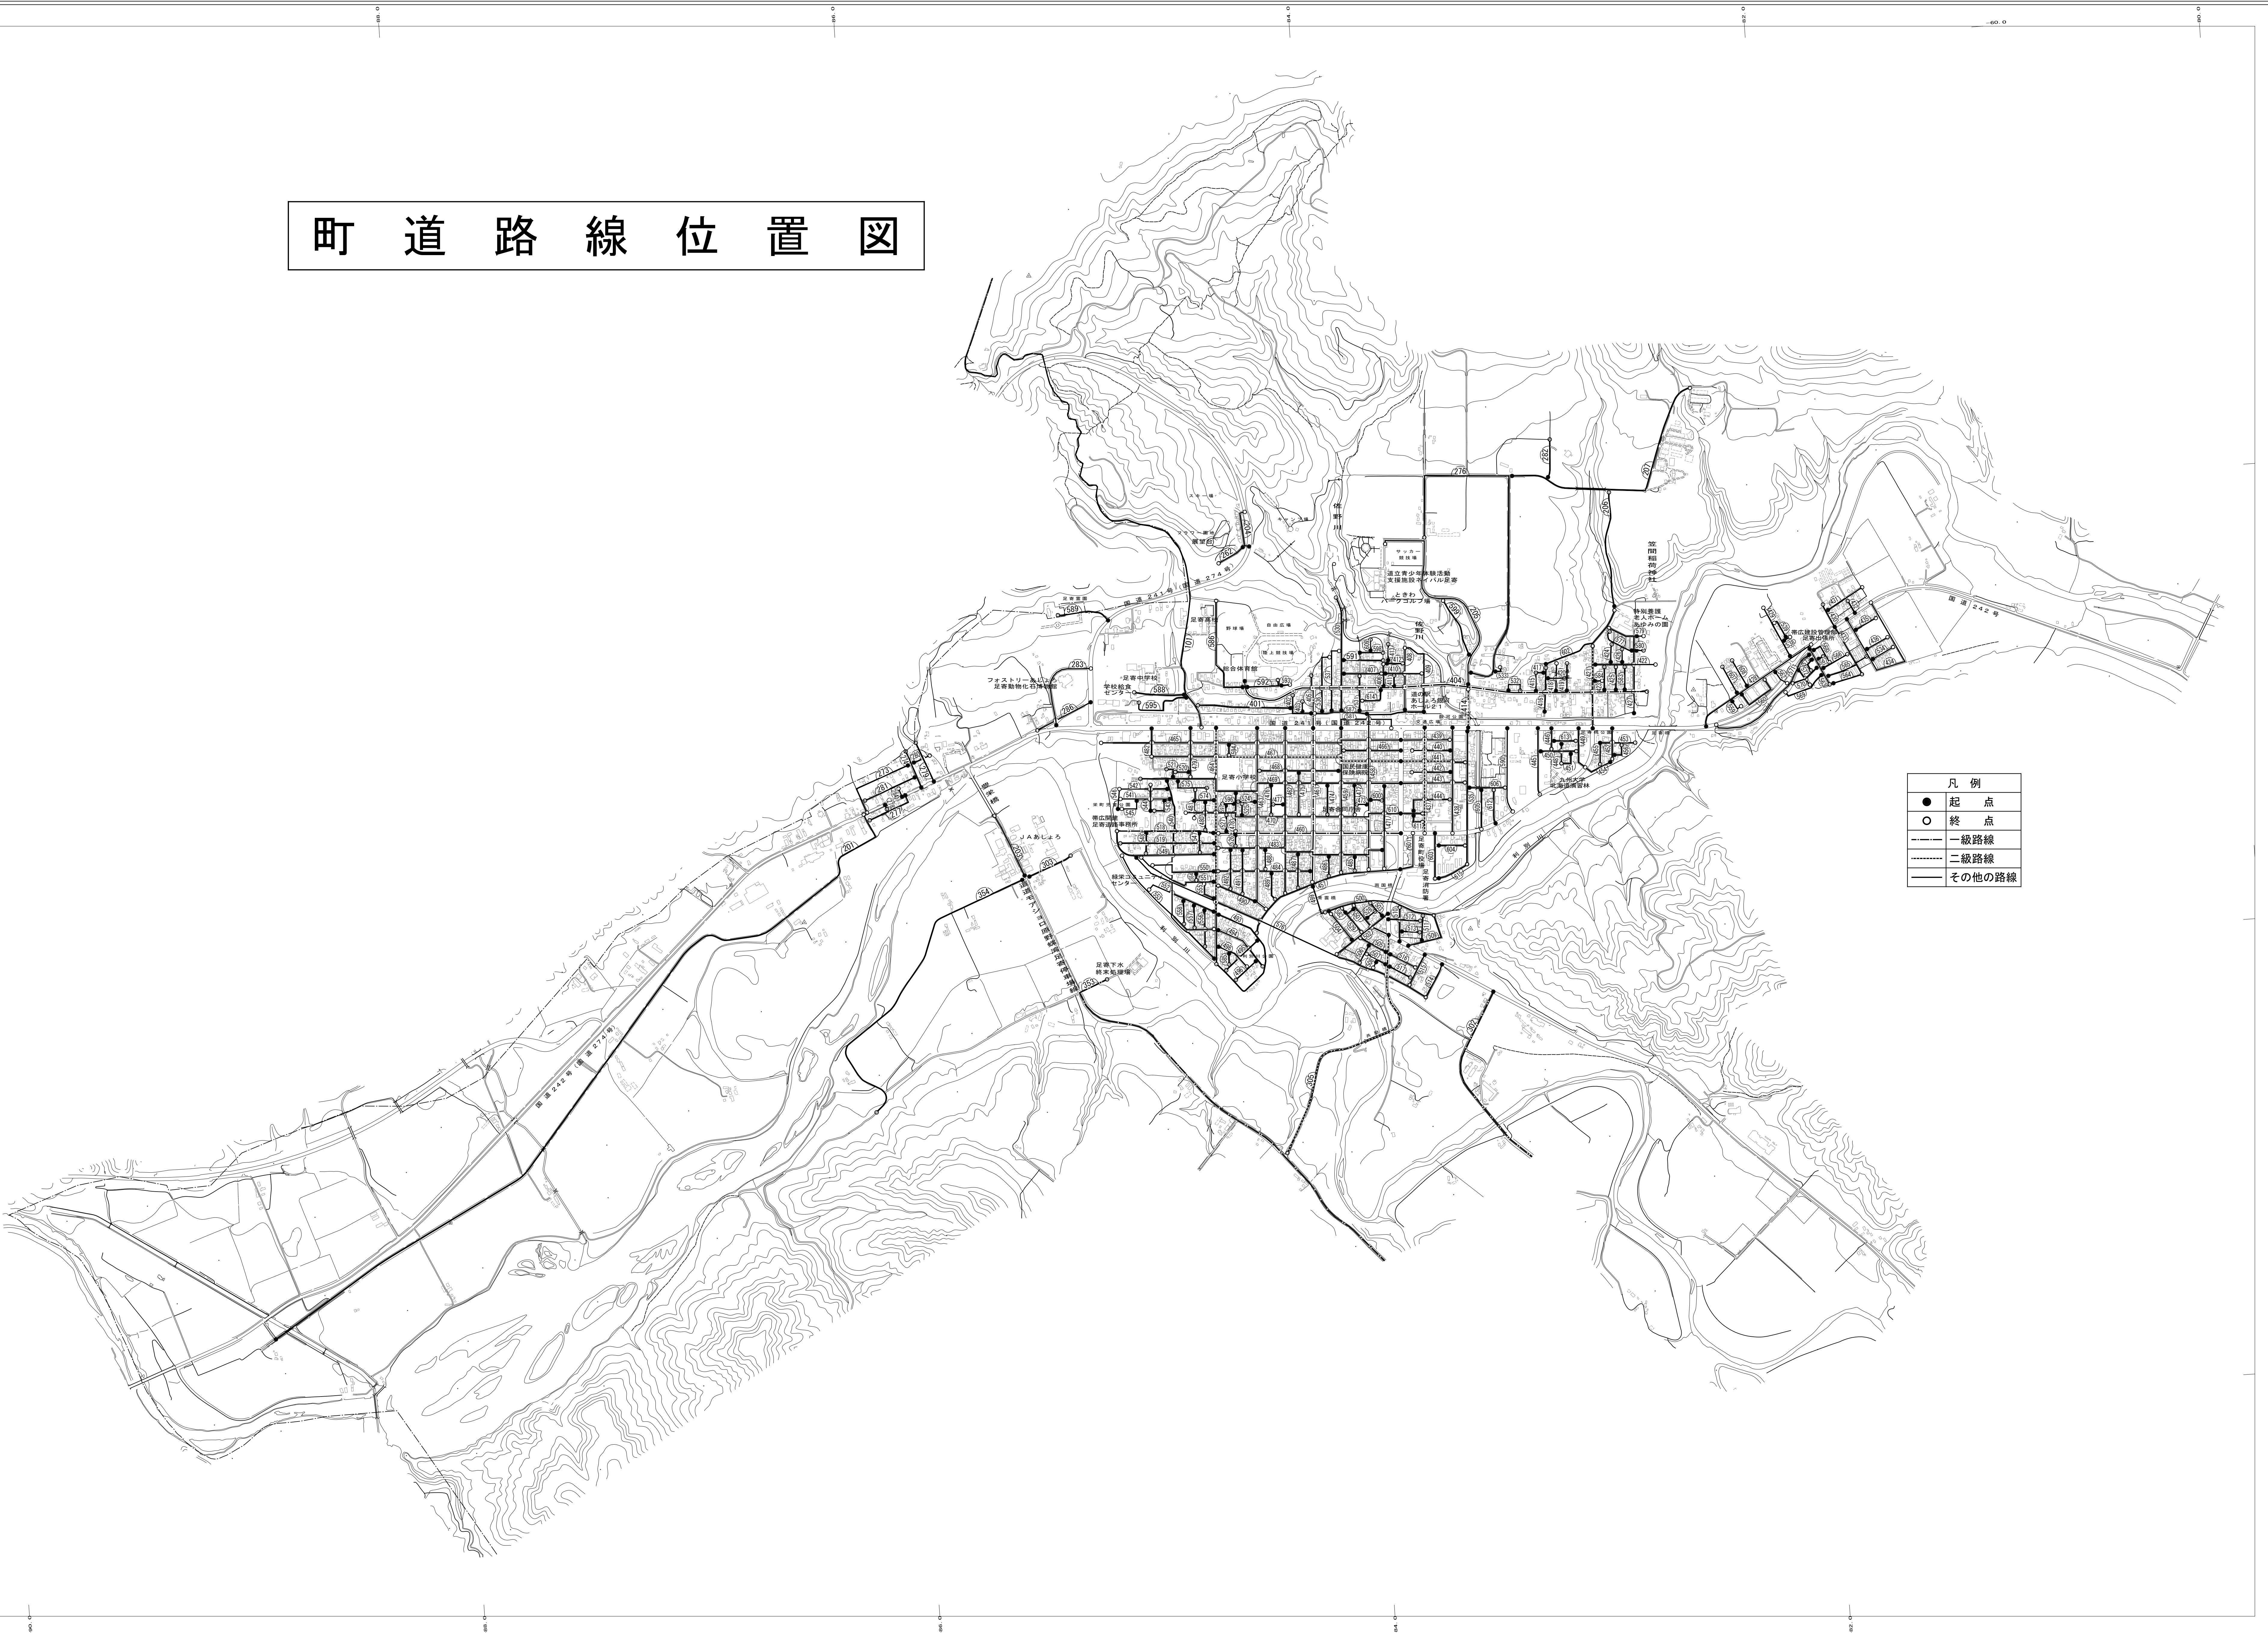

町道路線位置図

Table of symbols and their meanings, including a '凡例' (Legend) section for road types and various other symbols for infrastructure like railways, power lines, and land use.